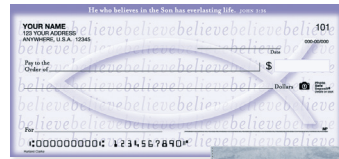

Patriotic & Inspirational

Believe by Greg Malcolm
4 escenas/4 scenes
Duplicado/Duplicate **WDBLV**
Sencillo/Single **WBLV**
Cubierta/Cover **LWBLV**
Etiquetas/Labels **LBLV**