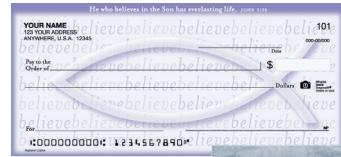

Patriotic & Inspirational

Believe by Greg Malcol
4 escenas/4 scenes
Duplicado/Duplicate **WD-BV**
Sencillo/Single **W-BV**
Cubierta/Cover **LW-BV**
Etiquetas/Labels **RL-BV**