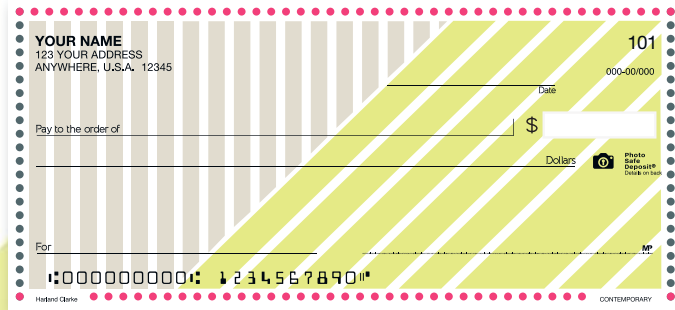

Art & Culture

Contemporary

4 scenes

Label size: 2.75" x 1.11"