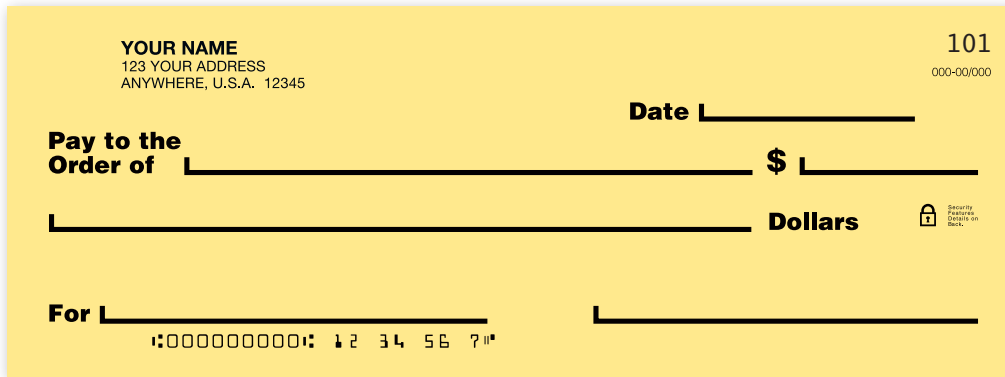

Variety 40 Includes four designs plus deposit tickets. Available in single and duplicate.

Let Freedom Ring®

Capri®

Eloquent®

Island Breezes®

Description	Duplicate
Variety 40	VP50

Sight Check® and Register

CHECKS AND DEPOSITS					BALANCE
NO.	DATE	TRANSACTION DESCRIPTION	CHECK AMT.	DEPOSIT AMT.	\$
			\$	\$	