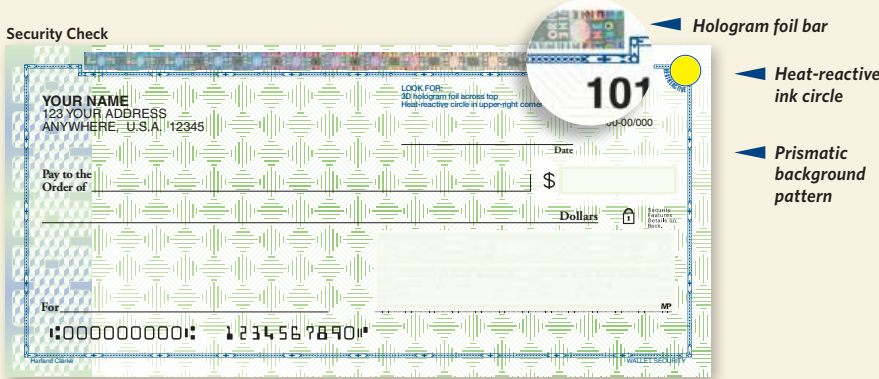

Bundled Offers

Security Check Kit

Our enhanced Security Check Kit helps bolt the door against identity theft.

Security Check Kit includes:

- Counterfeit-evident duplicate checks
- Three Security Pens to prevent check washing
- Security tips checklist
- Exclusive access to our **StaySafe** educational website
- Economical and trackable delivery to help protect your financial information

Order Code: SCKDS