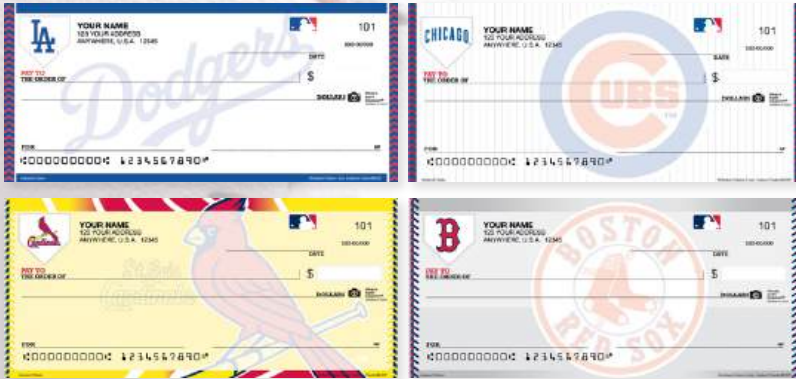

Sports

Major League Baseball™

1 scene

Major League Baseball trademarks and copyrights are used with permission of Major League Baseball. Visit MLB.com.

Baseball Cover
Code: BB-L

Major League Baseball™ Team Logo	Price Category	Duplicate
Los Angeles Angels™	Flag	MLBS-LAA
Houston Astros™	Flag	MLBS-HOU
Oakland Athletics™	Flag	MLBS-OAK
Toronto Blue Jays™	Flag	MLBS-TOR
Atlanta Braves™	Flag	MLBS-ATL
Milwaukee Brewers™	Flag	MLBS-MIL
St. Louis Cardinals™	Flag	MLBS-STL
Chicago Cubs™	Flag	MLBS-CHC
Arizona Diamondbacks™	Flag	MLBS-ARI
Los Angeles Dodgers™	Flag	MLBS-LAD
San Francisco Giants™	Flag	MLBS-SFG
Cleveland Guardians™	Flag	MLBS-CLE
Seattle Mariners™	Flag	MLBS-SEA
Miami Marlins™	Flag	MLBS-FLA
New York Mets™	Flag	MLBS-NYM
Washington Nationals™	Flag	MLBS-WSH
Baltimore Orioles™	Flag	MLBS-BAL
San Diego Padres™	Flag	MLBS-SDP
Philadelphia Phillies™	Flag	MLBS-PHI
Pittsburgh Pirates™	Flag	MLBS-PIT
Texas Rangers™	Flag	MLBS-TEX
Tampa Bay Rays™	Flag	MLBS-TDR
Boston Red Sox™	Flag	MLBS-BOS
Cincinnati Reds™	Flag	MLBS-CIN
Colorado Rockies™	Flag	MLBS-COR
Kansas City Royals™	Flag	MLBS-KCR
Detroit Tigers™	Flag	MLBS-DET
Minnesota Twins™	Flag	MLBS-MIN
Chicago White Sox™	Flag	MLBS-CWS
New York Yankees™	Flag	MLBS-NYY