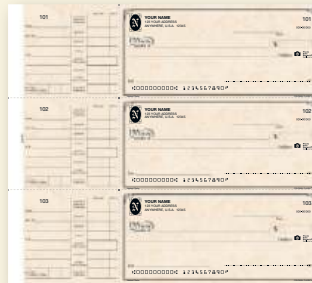

Accessory Name	Code
Check Storage Box	CKBXNP
Secure Stamper	SSTMPP

Accessory Name	Code
Smartphone Wristlet - Grey	SPWG
Smartphone Wristlet - Black	SPWB

These personal-size checks are great for personal or business use.

Ordering Desk Checks

Step 1 Select check style that best suits your needs

Desk Manager

Desk Manager No Stub. Three checks per page with Desk Manager binding. Available in duplicate only.

Desk Manager End-Stub

Compact, End-Stub personal size. Available in single or duplicate.

Desk Interleaf

Compact, Personal-size end stub. Available in single only.

Step 2 Enhance your check

A. Select Color

B. Select Check Enhancements Additional charge may apply (See page 15.)