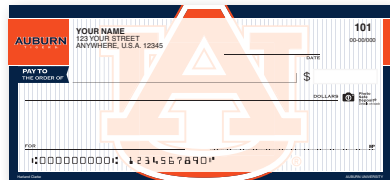

Baseball Cover
Code: BB-L

Major League Baseball™ Team Logo	Price Category	Duplicate
Los Angeles Angels™	Flag	MLBS-LAA
Houston Astros™	Flag	MLBS-HOU
Oakland Athletics™	Flag	MLBS-OAK
Toronto Blue Jays™	Flag	MLBS-TOR
Atlanta Braves™	Flag	MLBS-ATL
Milwaukee Brewers™	Flag	MLBS-MIL
St. Louis Cardinals™	Flag	MLBS-STL
Chicago Cubs™	Flag	MLBS-CHC
Arizona Diamondbacks™	Flag	MLBS-ARI
Los Angeles Dodgers™	Flag	MLBS-LAD
San Francisco Giants™	Flag	MLBS-SFG
Cleveland Guardians™	Flag	MLBS-CLE
Seattle Mariners™	Flag	MLBS-SEA
Miami Marlins™	Flag	MLBS-FLA
New York Mets™	Flag	MLBS-NYM
Washington Nationals™	Flag	MLBS-WSH
Baltimore Orioles™	Flag	MLBS-BAL
San Diego Padres™	Flag	MLBS-SDP
Philadelphia Phillies™	Flag	MLBS-PHI
Pittsburgh Pirates™	Flag	MLBS-PIT
Texas Rangers™	Flag	MLBS-TEX
Tampa Bay Rays™	Flag	MLBS-TDR
Boston Red Sox™	Flag	MLBS-BOS
Cincinnati Reds™	Flag	MLBS-CIN
Colorado Rockies™	Flag	MLBS-COR
Kansas City Royals™	Flag	MLBS-KCR
Detroit Tigers™	Flag	MLBS-DET
Minnesota Twins™	Flag	MLBS-MIN
Chicago White Sox™	Flag	MLBS-CWS
New York Yankees™	Flag	MLBS-NYY

Check Name	Price Category	Duplicate	Cover	Cover Price Category	Labels
Pebble Beach®	Flag	GFDS	CC-L	Coordinating	-----
All check designs are available with expedited delivery.					

Auburn University

Clemson University