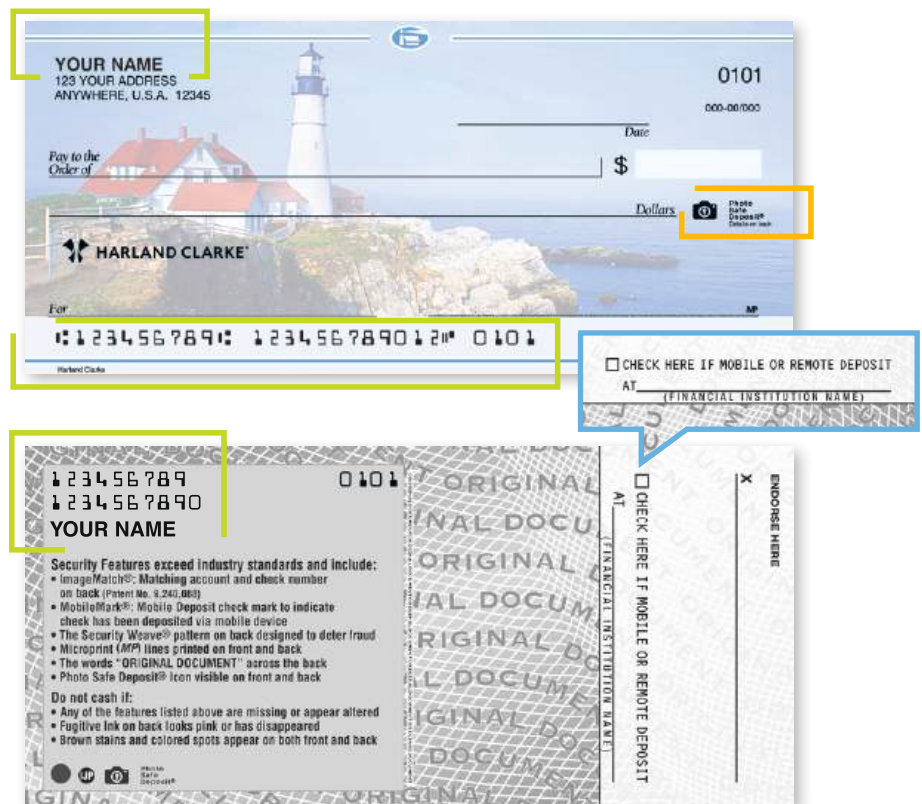

ImageMatch, MobileMark and Photo Safe Deposit are registered trademarks of Harland Clarke.

Check back