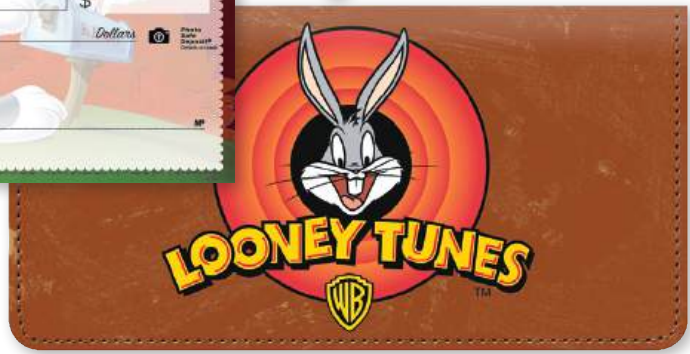

Label size: 2.75" x 1.11"

Covers Have A Distressed Look

LOONEY TUNES and all related characters and elements © & ™ Warner Bros. Entertainment Inc. (s25)

Accent Symbols & OneLiners® Available