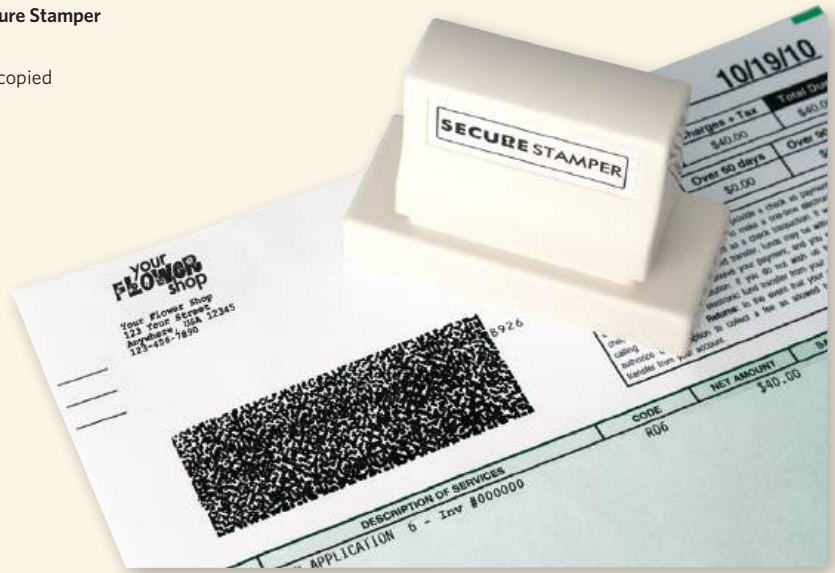

Accessories

Smartphone Wristlets

Double-Zippered Black

Front section: ID window, four credit card slots, area for checkbook and register, pen loop (pen not included), pocket for extras.

Back section: additional credit card slots, zippered coin holder, room for extras.

Detachable strap for easy carrying.

Check Storage Box

For home or office. File financial documents, office supplies, jewelry or knickknacks. Index tabs and labels to identify contents included.

Dimensions: 9¾" w x 5" h x 4½" d

Secure Stamper

Help Keep Your Personal Information Private with the Secure Stamper

- Obscure private information permanently
- Stamped information cannot be easily read, scanned or copied
- Reduces the need for a shredder
- Super black ink, portable
- Impression area: 1½" x 2½"

Accessory Name	Code
Check Storage Box	CKBXNP
Secure Stamper	SSTMPP

Accessory Name	Code
Smartphone Wristlet - Grey	SPWG
Smartphone Wristlet - Black	SPWB