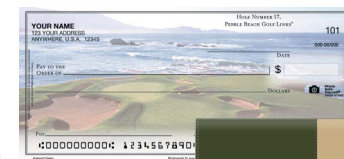

Pebble Beach®
4 escenas/4 scenes
Duplicado/Duplicate **WDPE**
Sencillo/Single **WBE**
Cubierta/Cover **LWGLF**