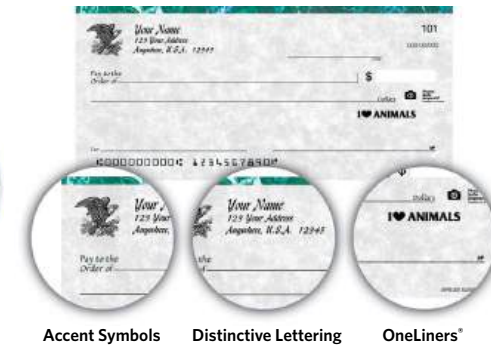

Personal Checks

& Accessories

Patriotic & Inspirational — Page 4

Nature & Scenic — Page 5

Art & Culture Page 6

Animals — Page 7

Warner Bros. — Page 8

Fun & Frivolous — Page 9

Disney — Page 10

Classics — Page 11

Sports — Page 12

Collegiate Checks and Logos — Pages 13-14

Check Enhancements — Page 15

Accessories — Pages 16-18

Desk/Home Office Checks — Page 19

Special Purpose Checks — Page 20

Bundled Offers — Page 21

Harland Clarke makes an annual donation to support the cause for each check denoted with this ribbon.

BILINGUAL Checks with this logo are bilingual.

Prices and products are subject to change without notice.

Patriotic & Inspirational

Let Freedom Ring®

4 scenes

Accent Symbols & OneLiners® Available

Label size: 2.75" x 1.11"

American Red Cross

For each sale of the Let Freedom Ring design Harland Clarke will donate \$1.00 per check order, \$0.50 per label order, \$1.50 per checkbook cover order and \$1.50 per ValuePack order to American Red Cross Disaster Relief. For more information about the American Red Cross visit redcross.org.