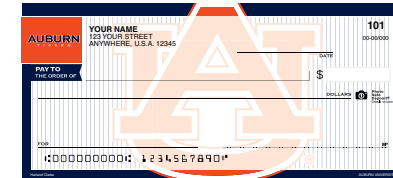

Accent Symbols & OneLiners™ Available

Auburn University