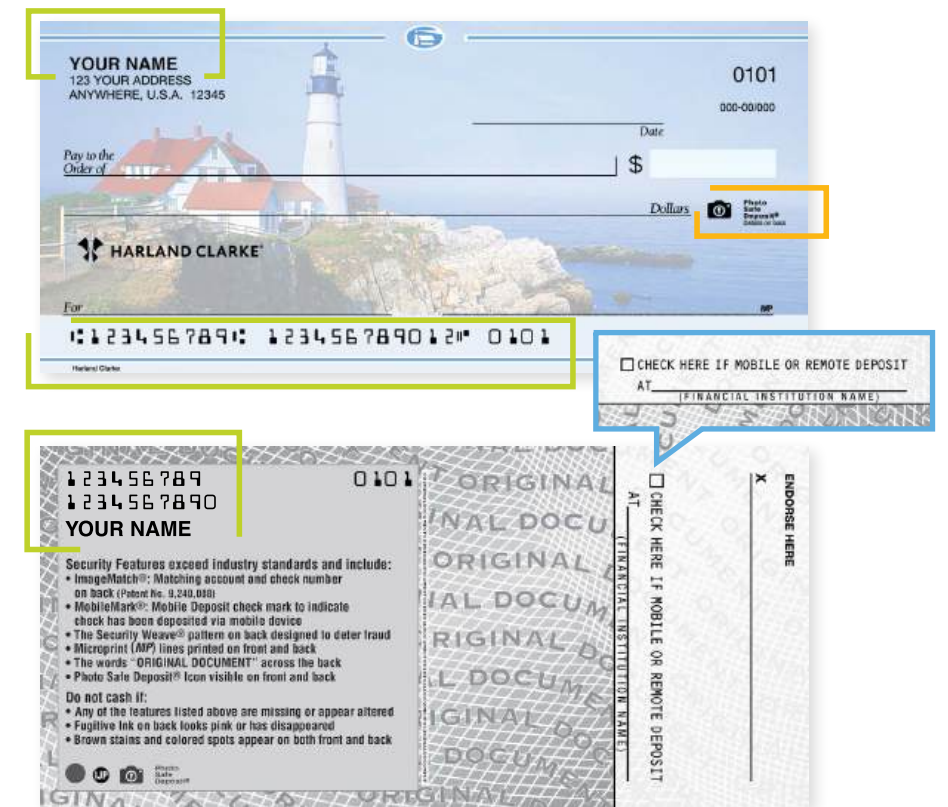

MobileMark®

When endorsing your check, always write the name of your deposit bank or credit union where indicated. After the deposit goes through, be sure to check the box before filing for your records.