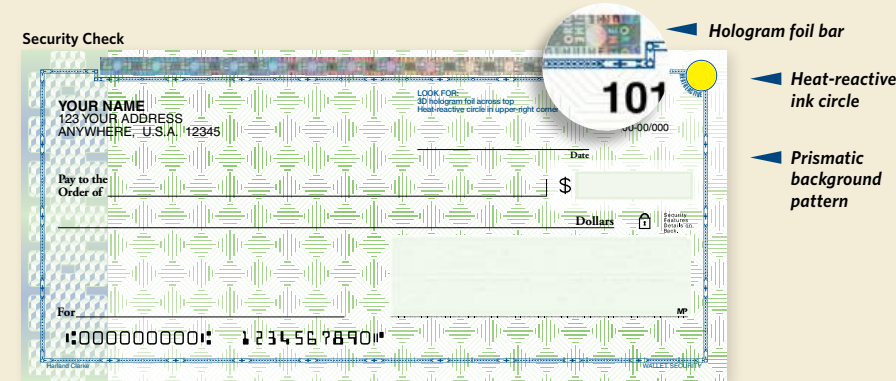

Special Purpose Checks

Colonial Classics® 40

Free Initial or Accent Symbol! See page 15

Ideal for account holders who require a small supply of checks. Available in single and duplicate.

Description	Duplicate	Single
Colonial Classic 40	WDINCC	WINCC

Variety 40

Includes four designs plus deposit tickets. Available in single and duplicate.

Description	Duplicate	Single
Variety 40	WDINVAR	WINVAR

Sight Check® and Register

YOUR NAME
123 YOUR ADDRESS
ANYWHERE, U.S.A. 12345

101
000-00/000

Date _____

Pay to the Order of _____ $ _____

_____ Dollars

For _____

⑆000000000⑆ 12 34 56 7⑈

CHECKS AND DEPOSITS					BALANCE
NO.	DATE	TRANSACTION DESCRIPTION	CHECK AMT.	DEPOSIT AMT.	$
			$	$	

Business-size check with large type and raised lines for easy reading and check writing. For your convenience, a special register is automatically included at no charge in all orders. Available in duplicate only.

Description	Duplicate
Sight Check	SID
Blue Vinyl Cover (Available upon request)	SIC

Bundled Offers

Security Check Kit

Our enhanced Security Check Kit helps bolt the door against identity theft.

Security Check Kit includes:

- Counterfeit-evident duplicate checks
- Three Security Pens to prevent check washing
- Security tips checklist
- Exclusive access to our **StaySafe** educational website
- Trackable delivery to help protect your financial information

Order Code: WDSECK

Security Pens
Order Code: SPEN 3

Mobile Deposit-Ready Checks

ImageMatch®

Unique check data matches front and back to help prevent fraud.

Photo Safe Deposit®

Icon indicates the check includes mobile deposit fraud prevention features.

MobileMark®