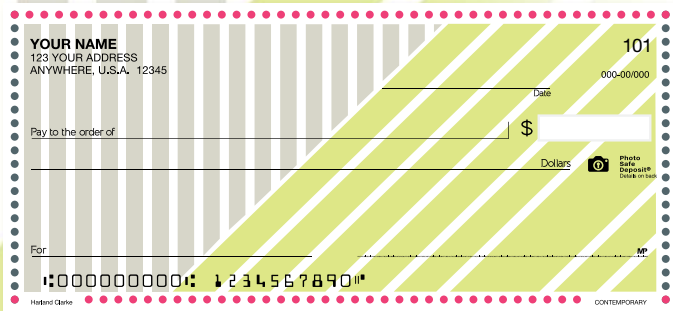

Art & Culture

Contemporary

4 scenes

Label size: 2.75" x 1.11"

World Traveller®

4 scenes

BILINGUAL

OneLiners® Available

Flavia® Harlequin

4 scenes

OneLiners® Available

© Flavia's Legacy, LLC

Flavia

Sonnets®

4 scenes

OneLiners® Available

Sonnets

Sonnets...aesthetic poetry for your checkbook
© Sharon Sonell

Messengers of the Heart

4 scenes

Accent Symbols & OneLiners® Available

Capri®

4 scenes

BILINGUAL

Accent Symbols & OneLiners® Available

Rapid Random
Greetings

© 2025 Rapid Random, Ltd.

Enjoy a price break when you order a coordinating checkbook cover and address labels.