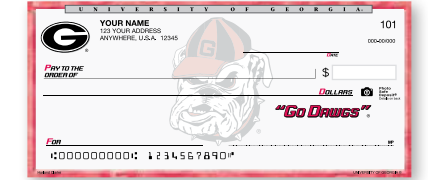

University of Georgia