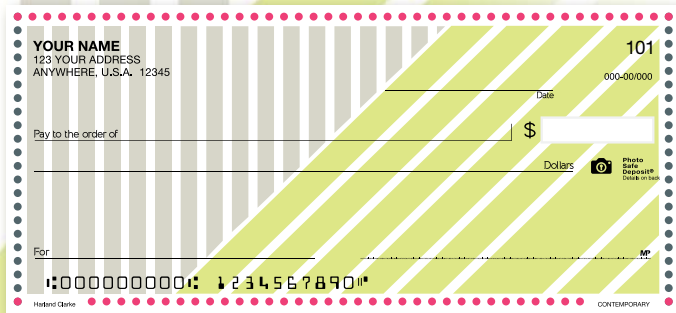

Art & Culture

Contemporary

4 scenes

Label size: 2.75" x 1.11"