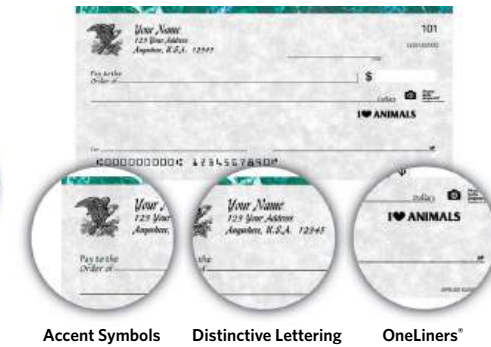

Personal Checks

& Accessories

Patriotic & Inspirational — Page 4

Nature & Scenic — Page 5

Art & Culture Page 6

Animals — Page 7

Warner Bros. — Page 8

Fun & Frivolous — Page 9

Disney — Page 10

Classics — Page 11

Sports — Page 12

Collegiate Checks and Logos — Pages 13-14

Check Enhancements — Page 15

Accessories — Pages 16-18

Desk/Home Office Checks — Page 19

Special Purpose Checks — Page 20

Harland Clarke makes an annual donation to support the cause for each check denoted with this ribbon.

BILINGUAL Checks with this logo are bilingual.

Prices and products are subject to change without notice.

Bundled Offers — Page 21

Patriotic & Inspirational

Let Freedom Ring®

4 scenes

Accent Symbols & OneLiners® Available

Label size: 2.75" x 1.11"

Hope & Courage

1 scene