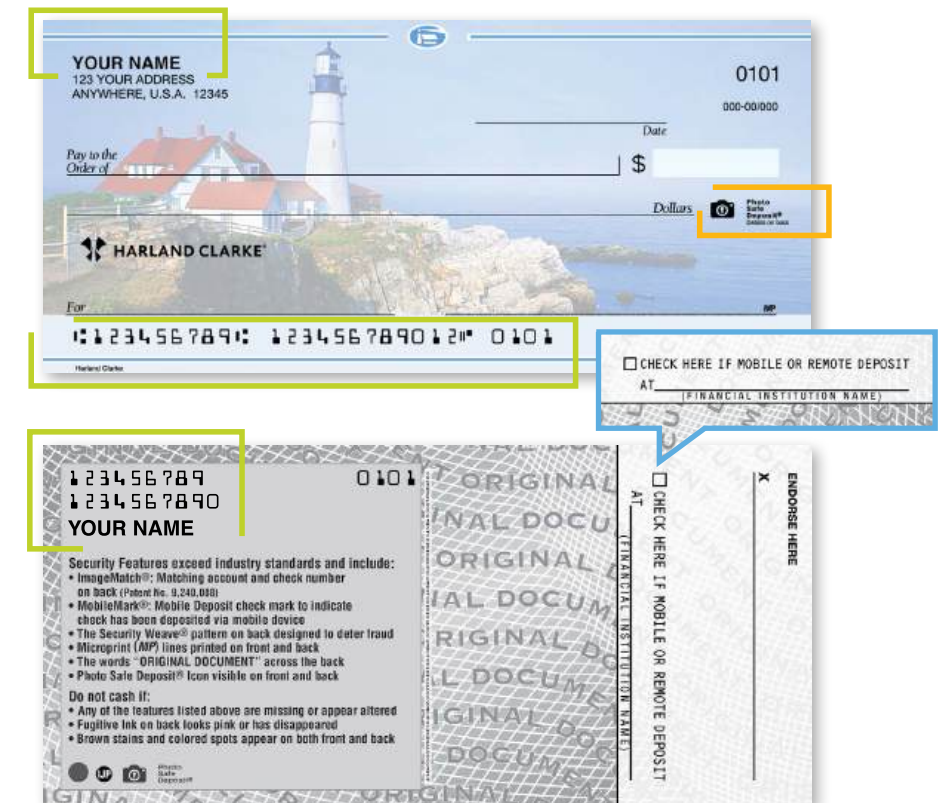

MobileMark®

When endorsing your check, always write the name of your deposit bank or credit union where indicated. After the deposit goes through, be sure to check the box before filing for your records.