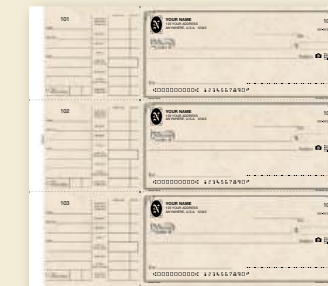

ORDER CODES	
Helvetica Lettering	LTPA
Commercial Script Lettering	LTPB
Helvetica Lettering w/Monogram	LTPC
Endorsement Stamp - Helvetica	LTEN

These personal-size checks are great for personal or business use.

Ordering Desk Checks

Step 1 Select check style that best suits your needs

Desk Manager

Desk Manager No Stub. Three checks per page with Desk Manager binding. Available in duplicate only.

Desk Manager End-Stub

Compact, End-Stub personal size. Available in single or duplicate.

Desk Interleaf

Compact, Personal-size end stub. Available in single only.

Step 2 Enhance your check

A. Select Color

B. Select Check Enhancements Additional charge may apply (See page 15.)