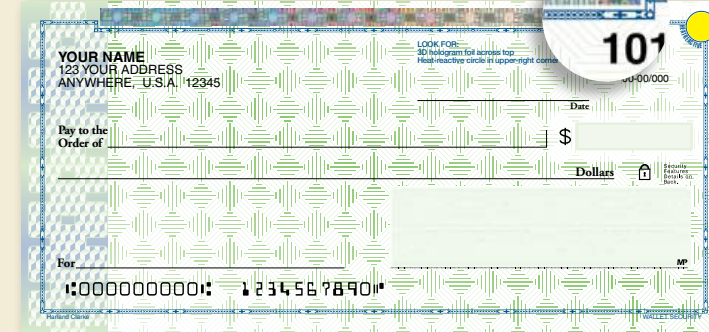

Bundled Offers

Security Check Kit

Our enhanced Security Check Kit helps bolt the door against identity theft.

Security Check Kit includes:

- Counterfeit-evident duplicate checks
- Three Security Pens to prevent check washing
- Security tips checklist
- Exclusive access to our **StaySafe** educational website
- Economical and trackable delivery to help protect your financial information

Order Code: SCKDS

Security Check

Hologram foil bar

Heat-reactive ink circle

Prismatic background pattern

StaySafe Website